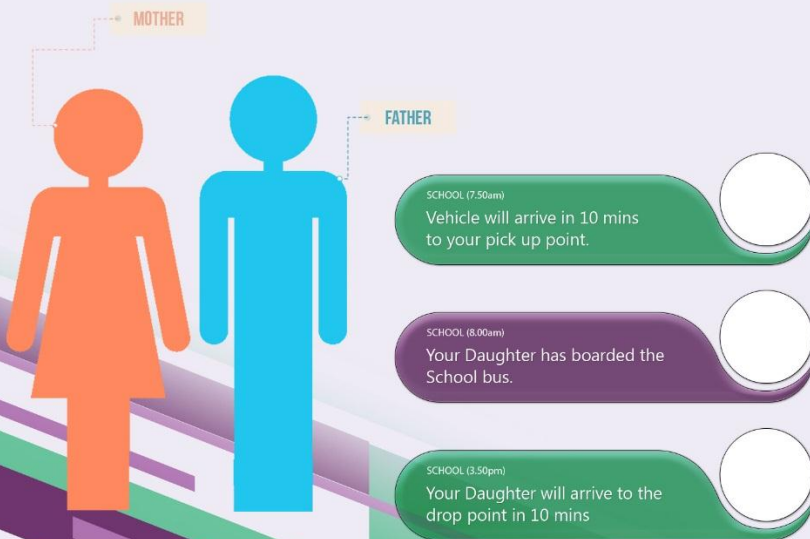

ONBOARD TRACKING Student Swipe CARD SYSTEM

✓ Real-time access to the location of the bus.

✓ Rash driving and Speed violation of the Driver can be monitored

Management Features

Arrival /
Departure Point

BOARD IN : Dear Parent, VAISHNAVI A boarded the bus by 08:33 am at Kumaran Nagar, OMR. Received : 8:33 am

Parents Features

✓ Estimated time arrival of the bus at each pickup point will be sent as SMS

✓ Confirmation of Children's Pick up & Drop

✓ Immediate Alert on emergency like Breakdown, Traffic

BEACON

Tracking Solutions Pvt.Ltd

www.beacon.net.in | 1800-103-7443 | support@beacon.net.in

PARENTS BENEFITS

- Vehicle Expected Time of Arrival (ETA) during Pickup/Drop of the child.
- Confirmation on Child's boarding at pick up point during morning.
- Confirmation on alight out at School Campus.
- Confirmation on Child's boarding at School campus during evening
- Confirmation on alight out at drop point.